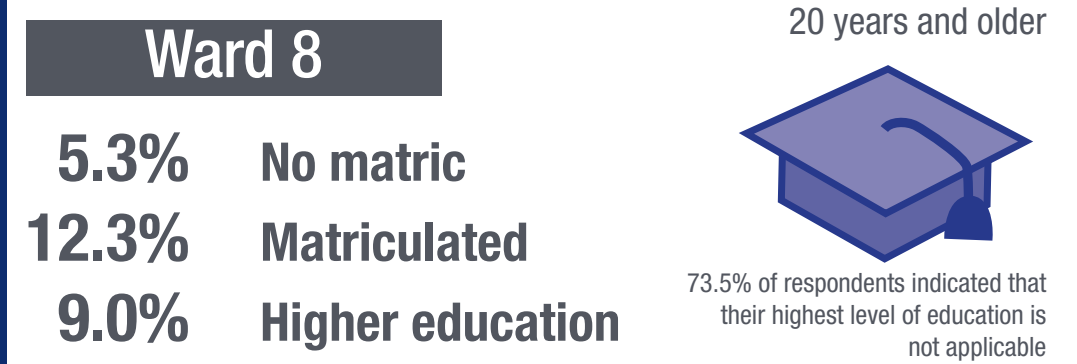

Socio-demography