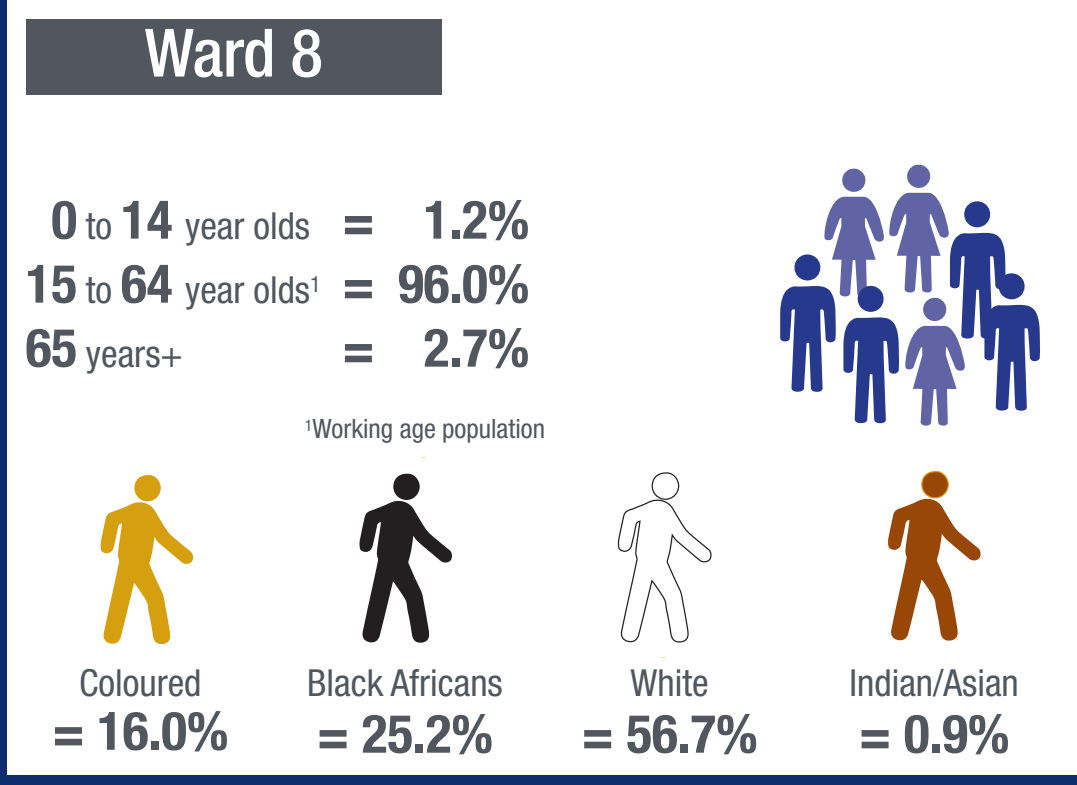

Ward 8 in a nutshell

STELLENBOSCH
STELLENBOSCH • PNIEL • FRANSCHHOEK

MUNICIPALITY • UMASIPALA • MUNISIPALITEIT

Size

Ward 8 in comparison to the Stellenbosch population:

(5 683 of 155 733 or 3.6%)

Demographics

Employment

Monthly income

Socio-demography

Type of dwelling

Access to services

How does Ward 8 compare to other Wards?

Unemployment by ward

Employment by ward

Personal monthly income (% of employed)

Highest level of education attained (% of 20 years and older)