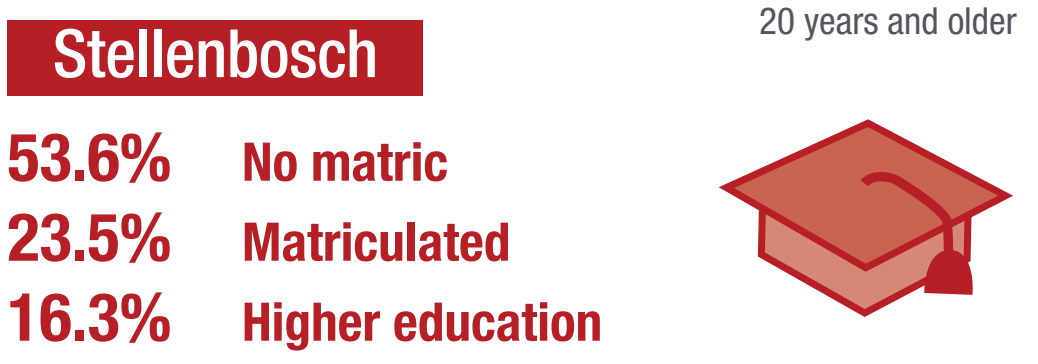

Socio-demography