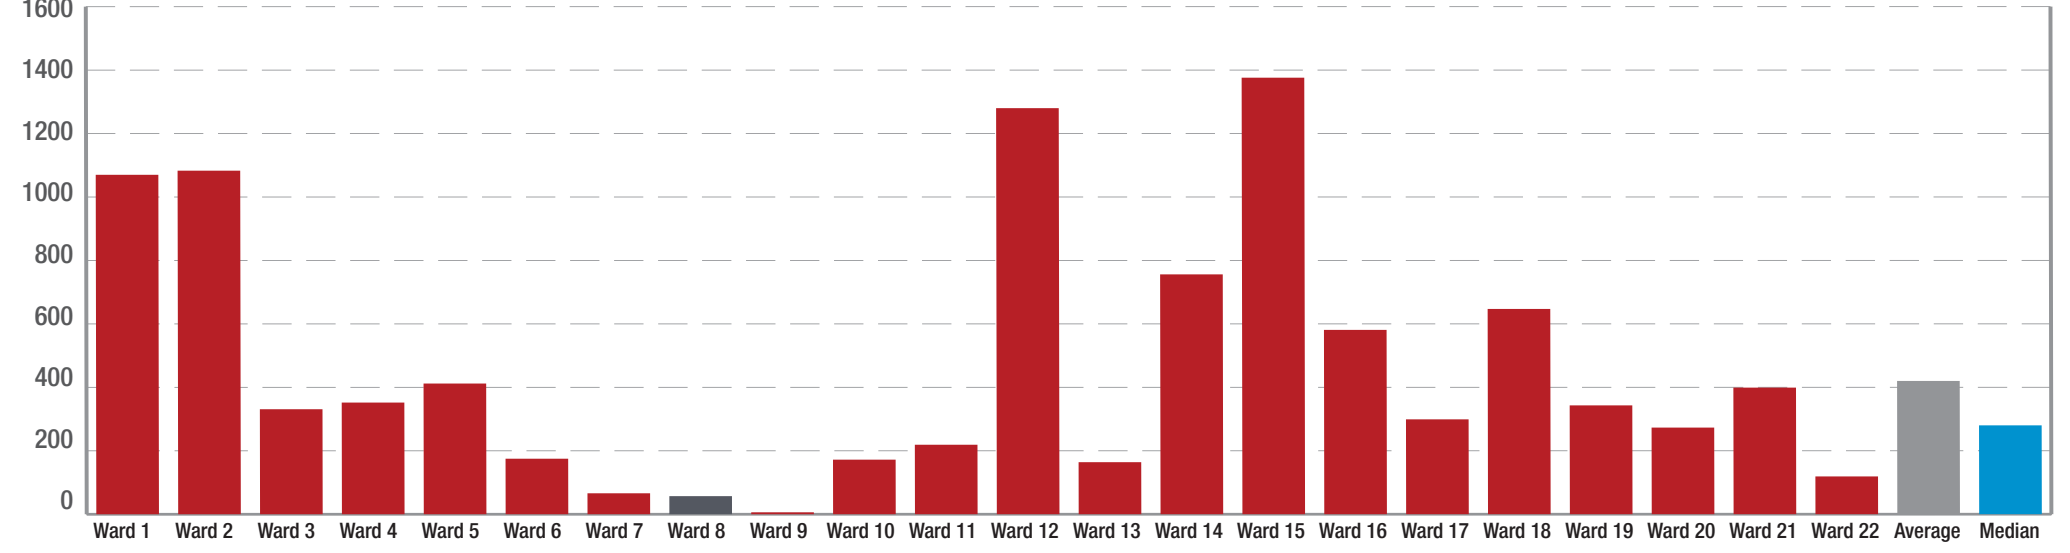

Employment

Monthly income

Socio-demography

Type of dwelling

Access to services

How does Ward 8 compare to other Wards?

Unemployment by ward

Employment by ward

Personal monthly income (% of employed)

Highest level of education attained (% of 20 years and older)