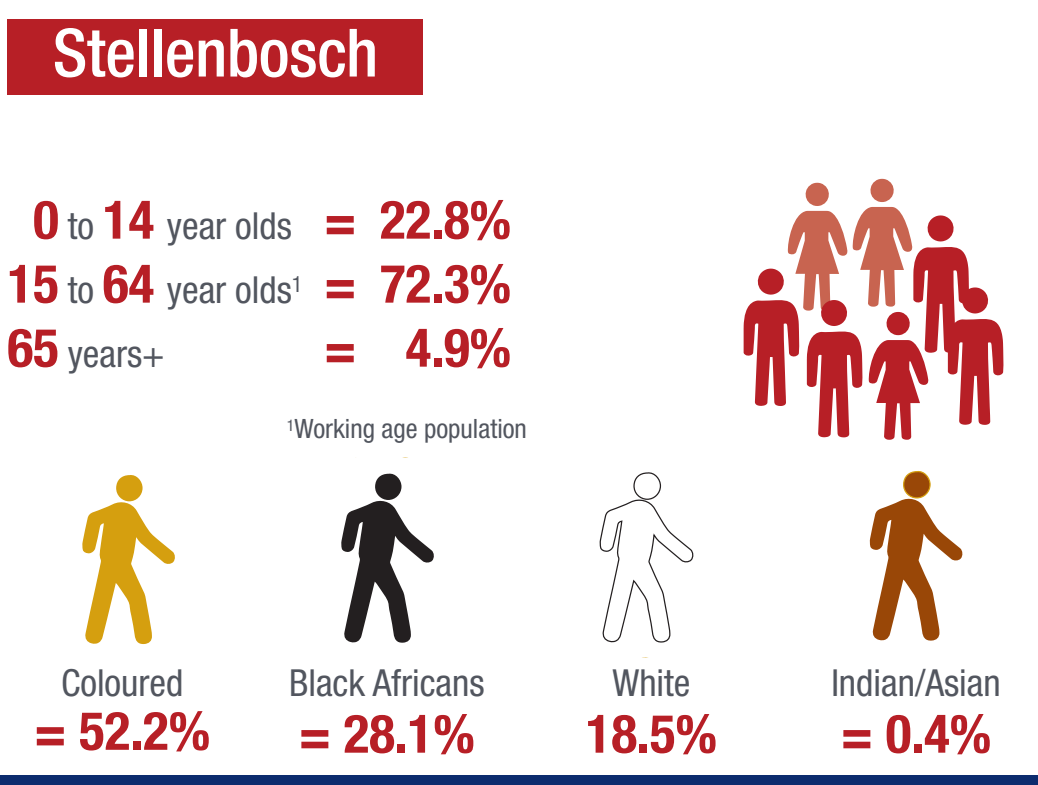

Ward 8 in a nutshell

STELLENBOSCH
STELLENBOSCH • PNIEL • FRANSCHHOEK

MUNICIPALITY • UMASIPALA • MUNISIPALITEIT

Size

Ward 8 in comparison to the Stellenbosch population:

(5 683 of 155 733 or 3.6%)

Demographics

Employment

Monthly income

Socio-demography

Type of dwelling

Access to services

How does Ward 8 compare to other Wards?

Unemployment by ward

Employment by ward

Personal monthly income (% of employed)

Highest level of education attained (% of 20 years and older)