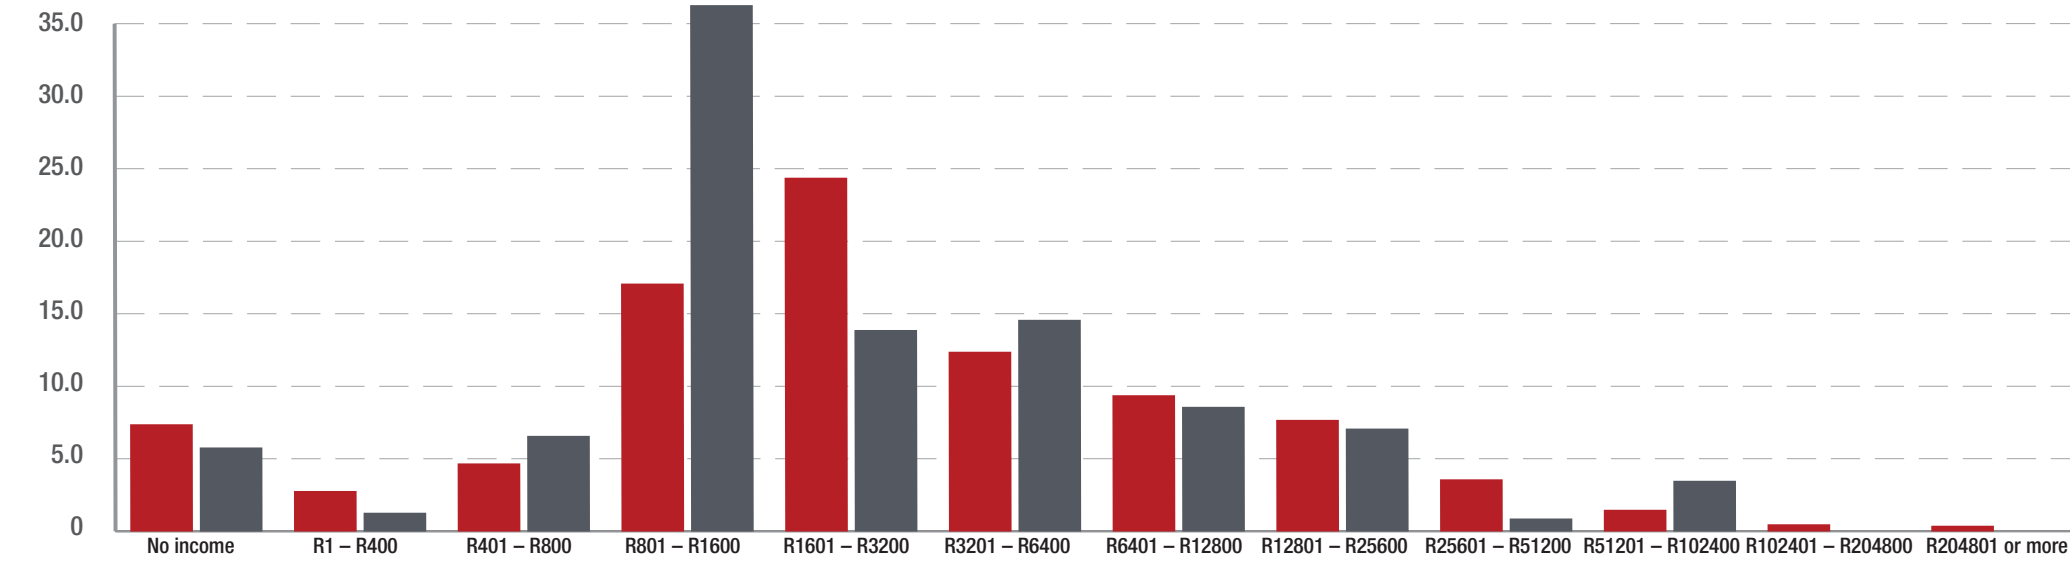

Employment

Monthly income

Socio-demography

Type of dwelling

Access to services

How does Ward 8 compare to other Wards?

Unemployment by ward

Employment by ward

Personal monthly income (% of employed)

Highest level of education attained (% of 20 years and older)