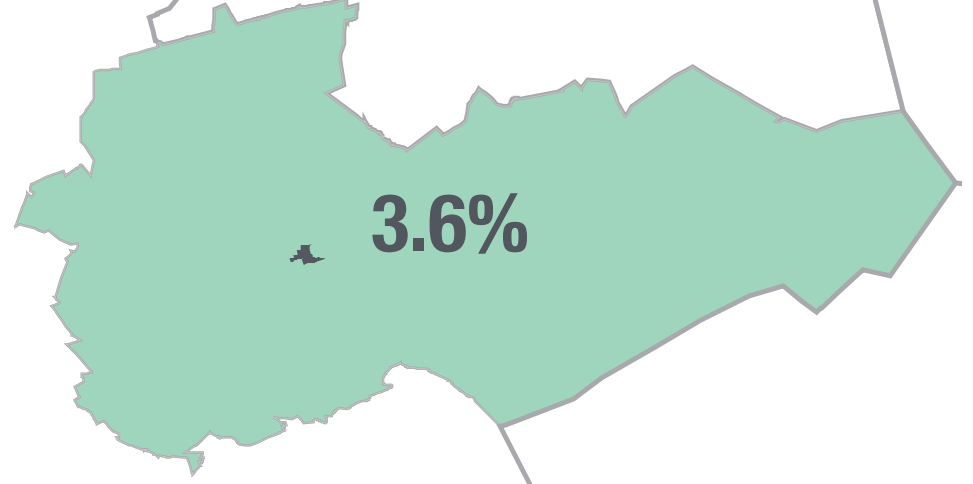

Ward 8 in a nutshell

STELLENBOSCH
STELLENBOSCH • PNIEL • FRANSCHHOEK

MUNICIPALITY • UMASIPALA • MUNISIPALITEIT

Size

Ward 8 in comparison to the Stellenbosch population:

(5 683 of 155 733 or 3.6%)

Demographics