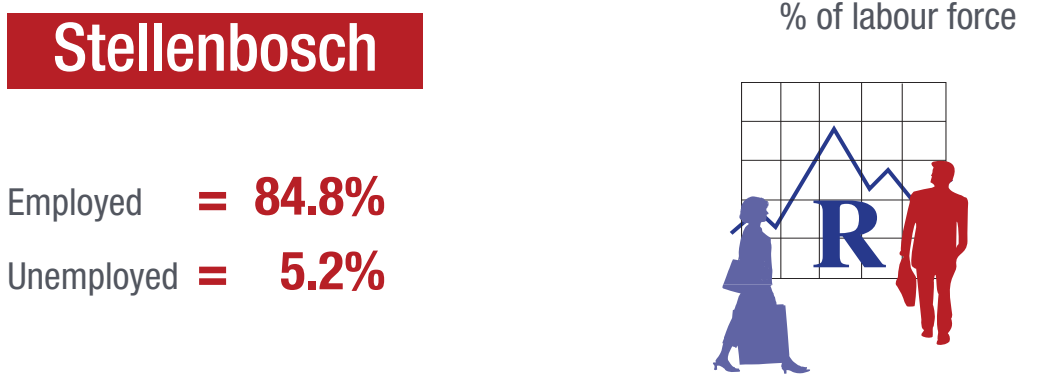

Employment